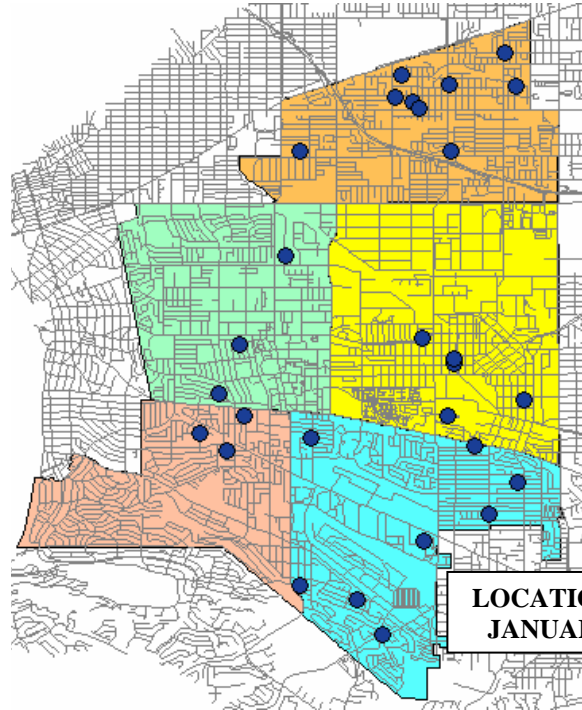

## THEFTS OF TOYOTA CATALYTIC CONVERTERS

March 20, 2008

CATALYTIC CONVERTER

LOCATIONS OF THEFTS  
JANUARY-MARCH '08

**DETAILS:** Catalytic converters, like the one pictured above, are being stolen from Toyota 4Runners and Toyota Tacomas all over the South Bay and beyond. Thieves target these units for the scrap value of the precious metals used in their manufacture. The platinum, rhodium and palladium contained within one catalytic converter will yield the thief \$80-120 while the cost to replace a stolen one will run the victim \$700-1200 depending on the year of the vehicle. In the last year, the Torrance Police Department and many other South Bay agencies have made a large number of arrests of subjects involved in these thefts, but the trend unfortunately continues.